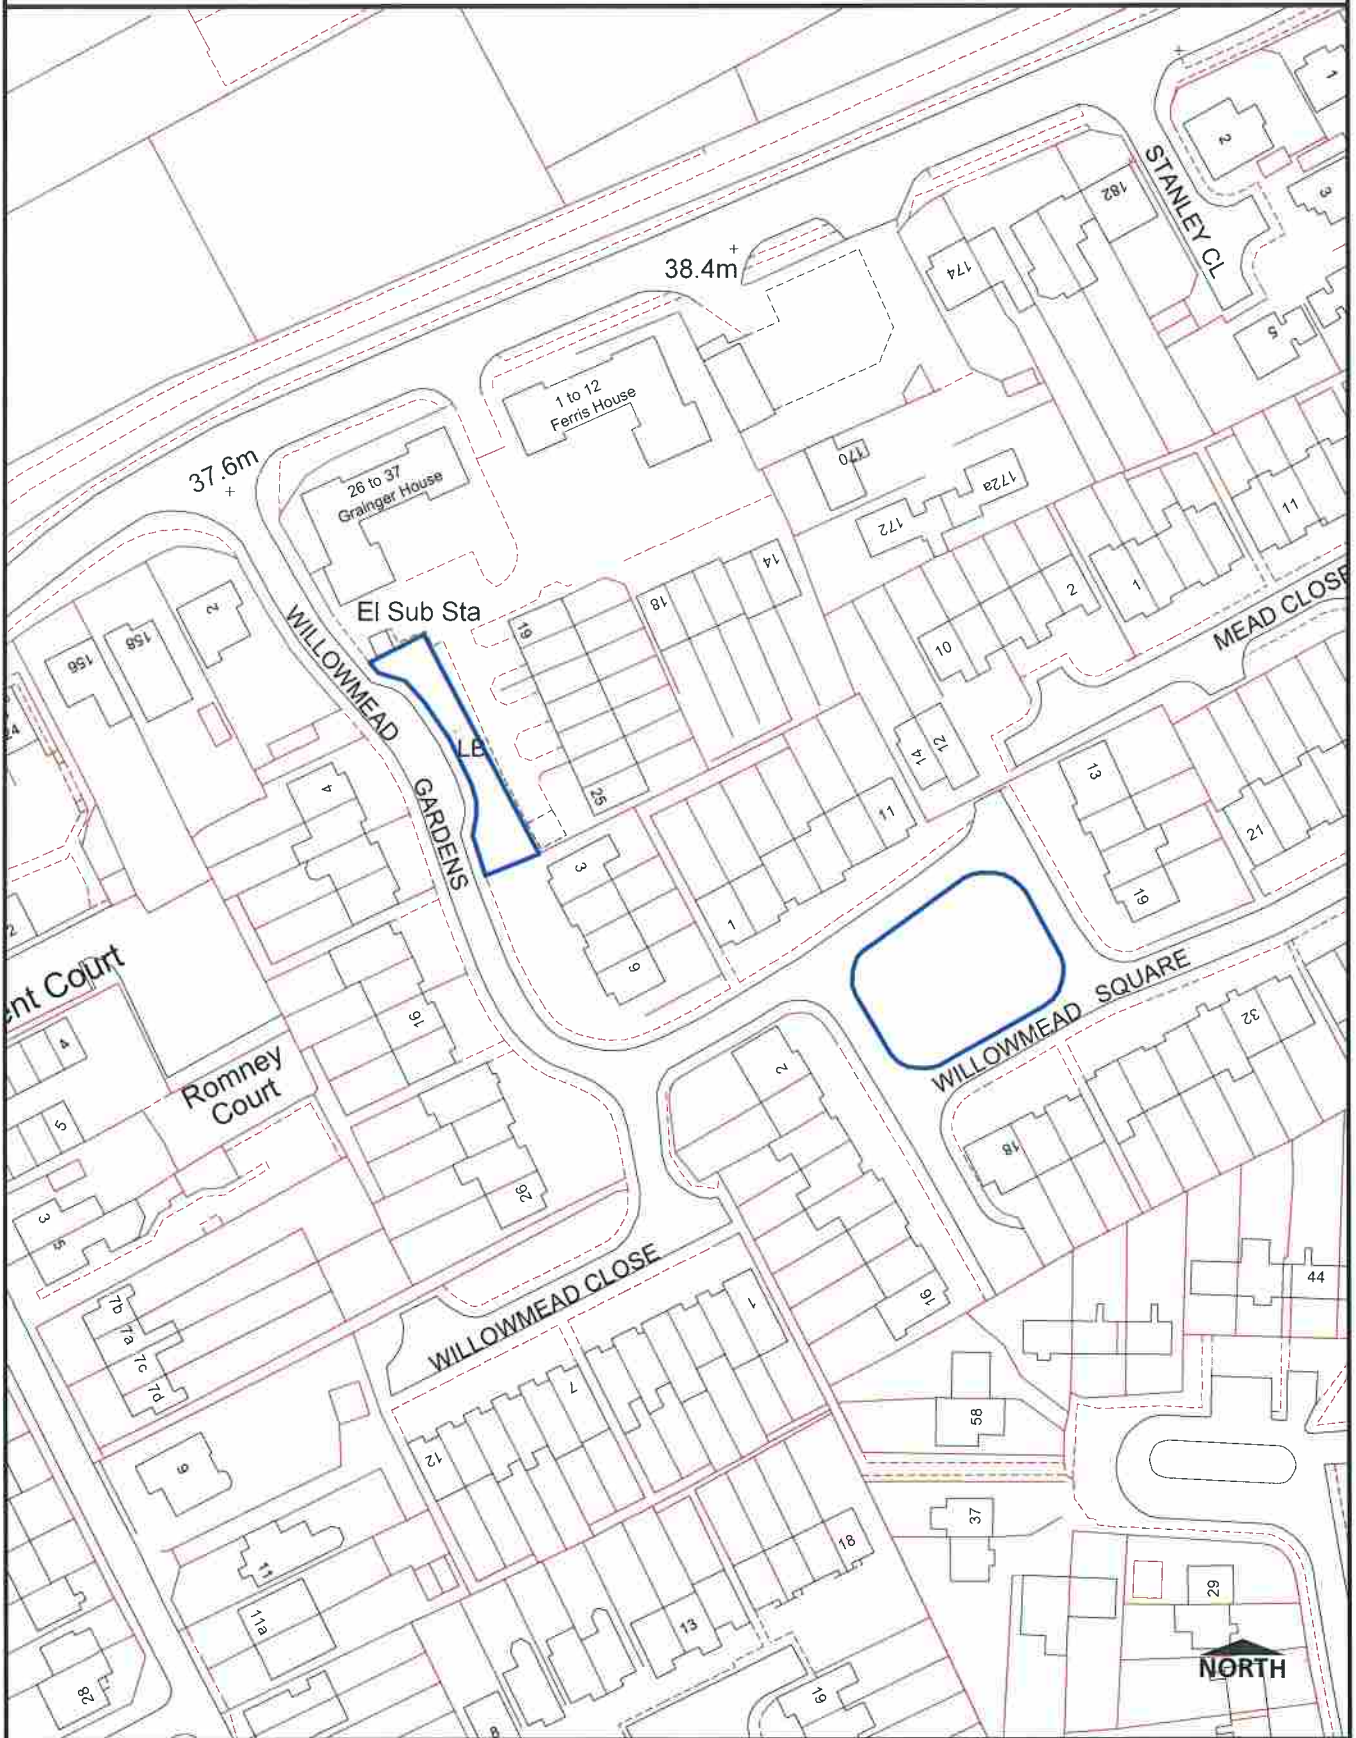

Marlow: Willowmead

Statement of Purpose:
 Site Plan for Council Business Use Only

Map produced in MapInfo GIS by:
 stownsen

Scale:
 1:1250

Date:
 01/03/2016

Saved as Layout in Workspace Path/Name:

OS mapping © Crown Copyright and database rights 2011 Ordnance Survey 100023306.
 Print for the public. You are not permitted to copy, sub-license, distribute, sell
 or otherwise make available the Licensed Data to third parties in any form.
 Aerial Photo Imagery 2010 and 2006: © Getmapping plc. www.getmapping.com.