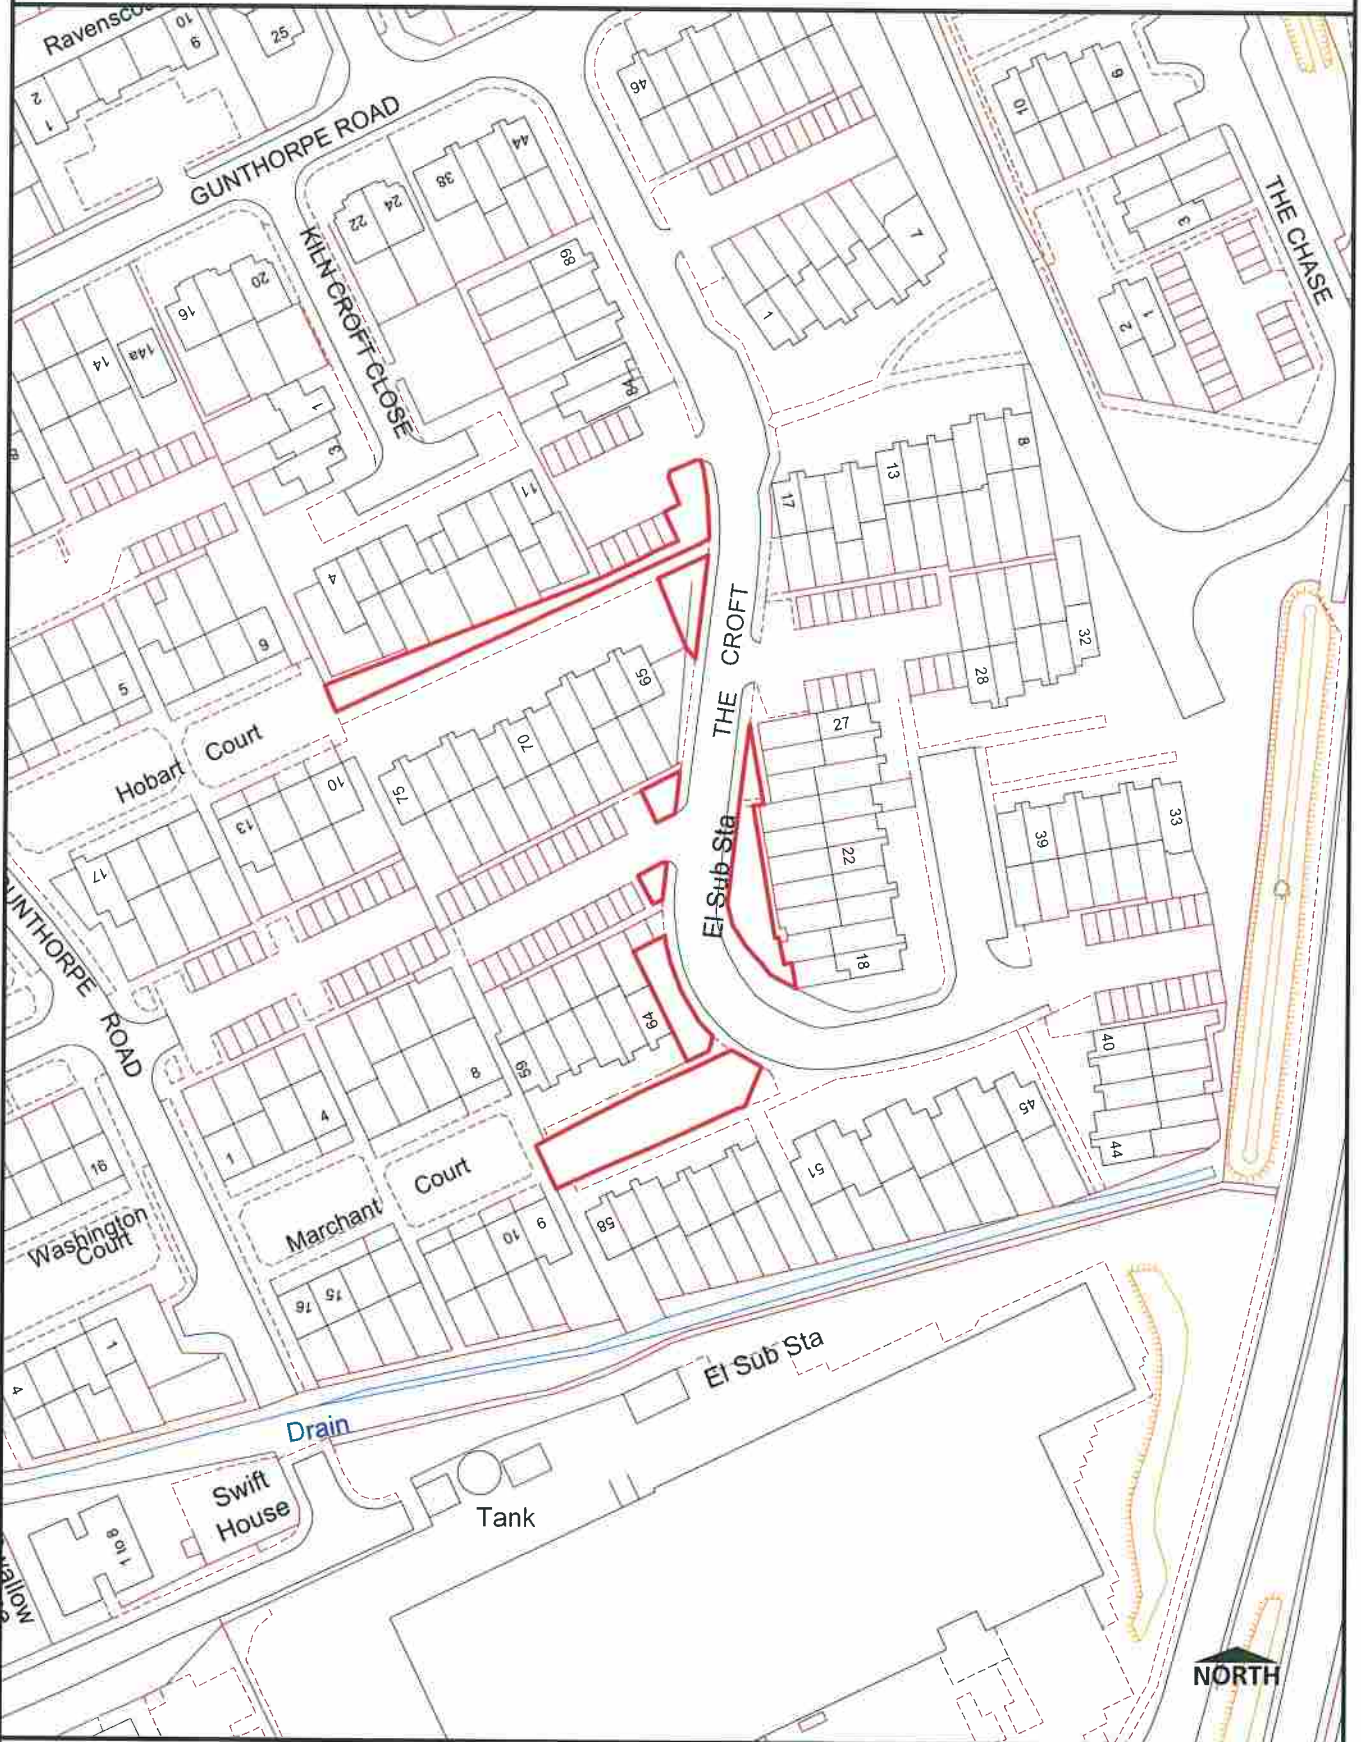

Marlow: The Croft

Statement of Purpose:

Site Plan for Council Business Use Only

Map produced in MapInfo GIS by:

stownsen

Scale:

1:1250

Date:

24/02/2016

Saved as Layout in Workspace Path/Name:

OS mapping: © Crown Copyright and database rights 2011 Ordnance Survey 100023306.
 Print for the public. You are not permitted to copy, sub-license, distribute, sell
 or otherwise make available the Licensed Data to third parties in any form.
 Aerial Photo Imagery 2010 and 2006. © Getmapping plc. www.getmapping.com.