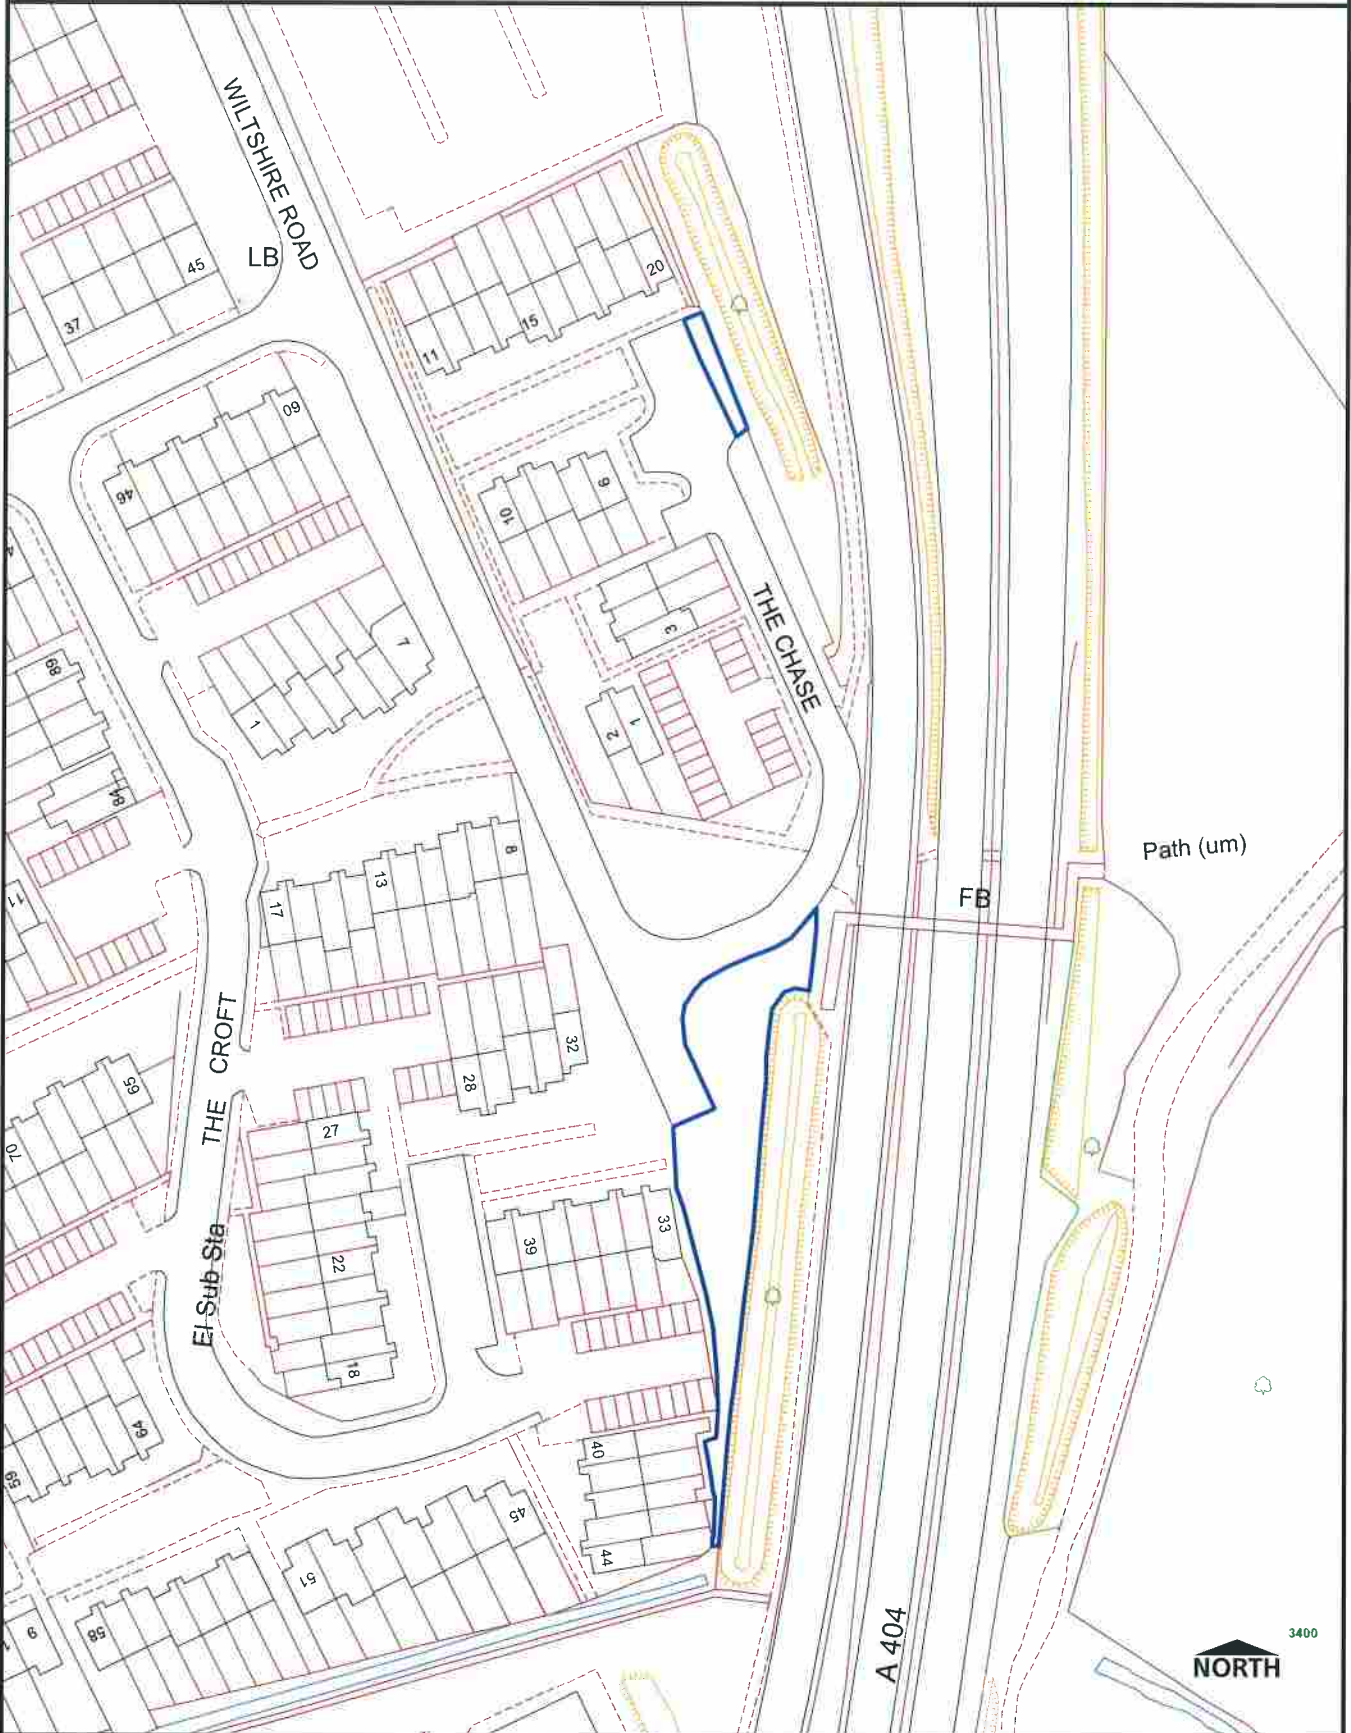

Marlow: The Chase

Statement of Purpose:
 Site Plan for Council Business Use Only

Map produced in MapInfo GIS by: stownsen	Scale: 1:1250	Date: 15/03/2016
--	-------------------------	----------------------------

Saved as Layout in Workspace Path/Name:

OS mapping © Crown Copyright and database rights 2011 Ordnance Survey 100023306.
 Print for the public: You are not permitted to copy, sub-license, distribute, sell
 or otherwise make available the Licensed Data to third parties in any form.
 Aerial Photo Imagery 2010 and 2006: © Getmapping plc. www.getmapping.com.