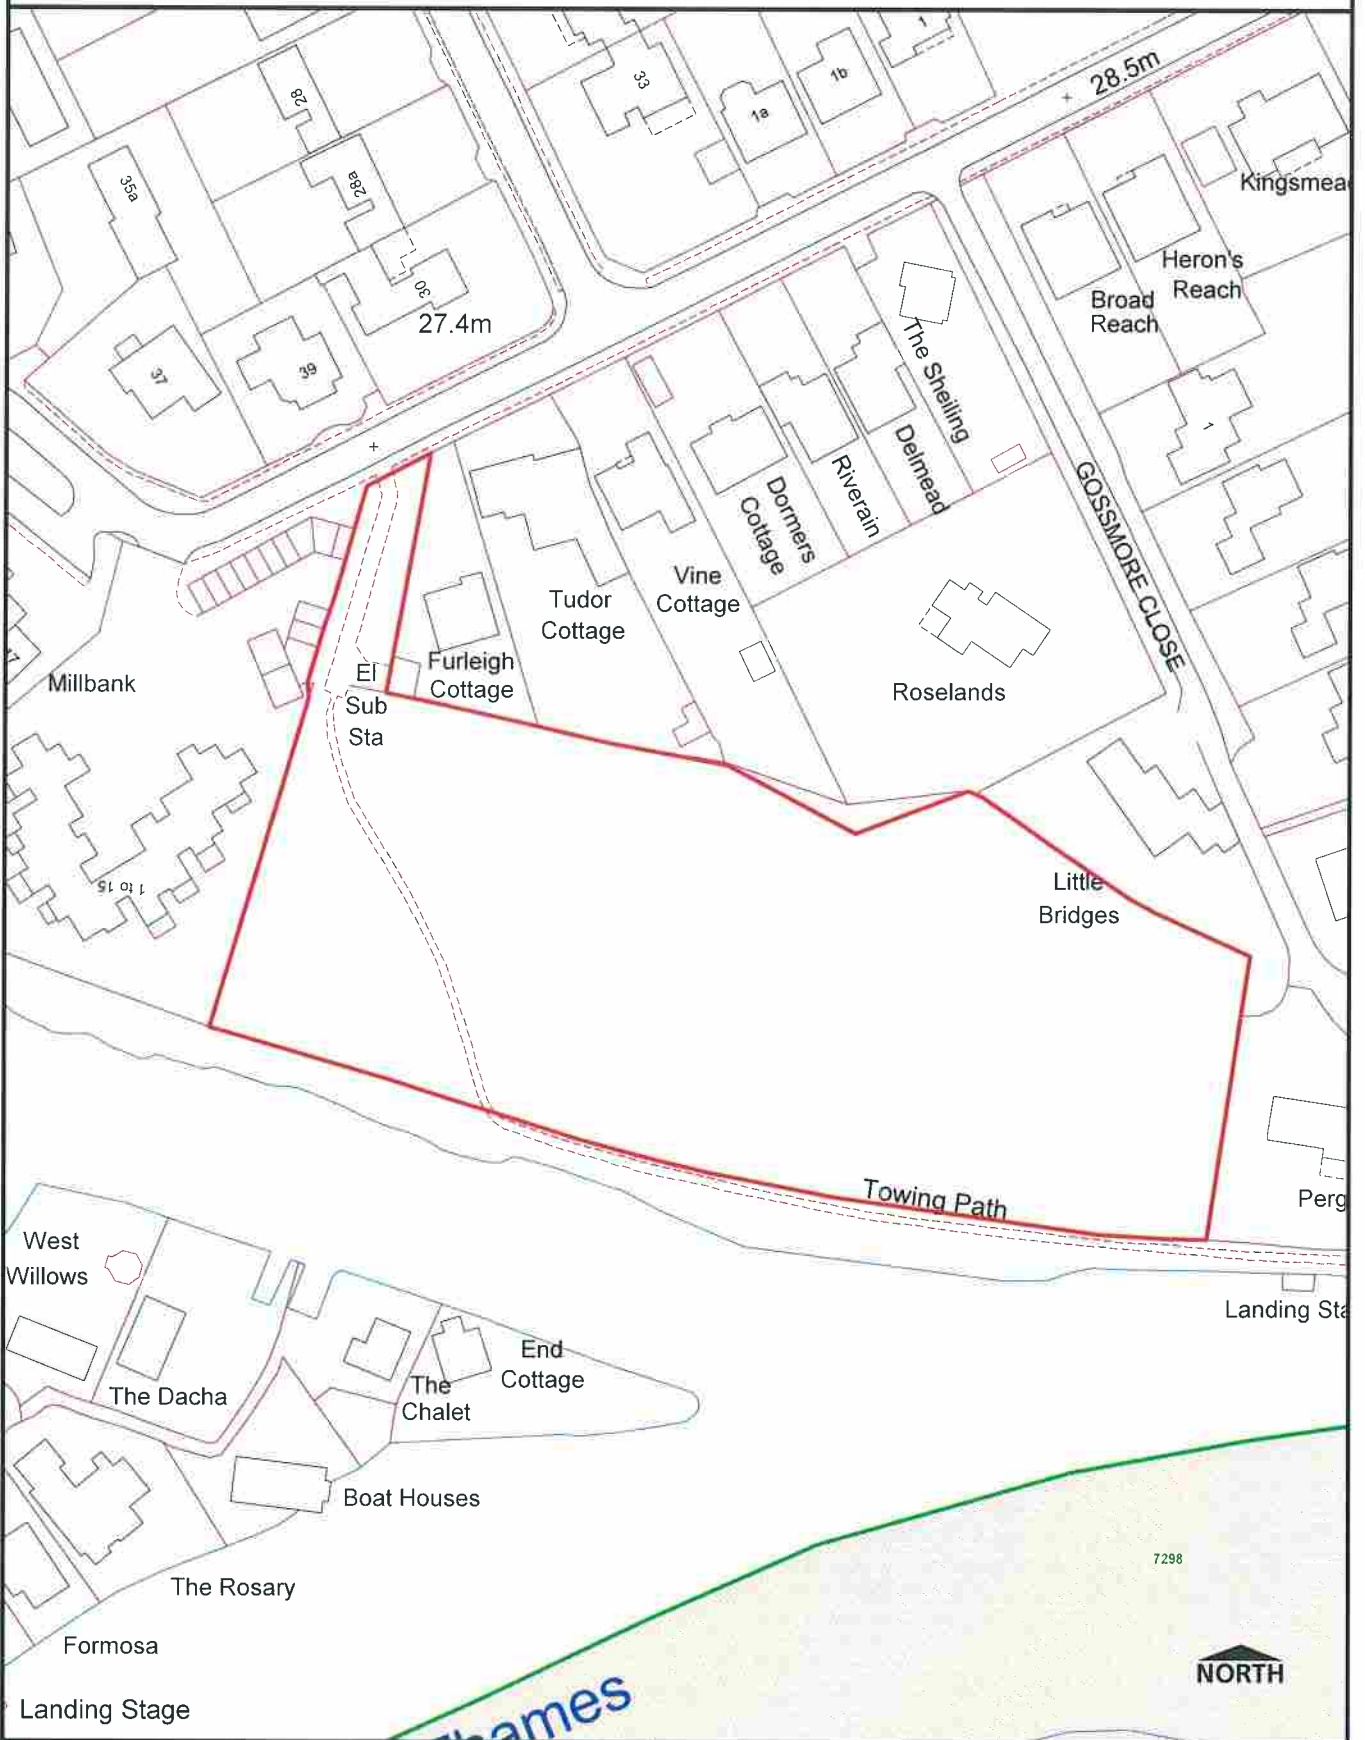

Marlow: Pergola Field

Statement of Purpose:
 Site Plan for Council Business Use Only

Map produced in MapInfo GIS by: stownsen	Scale: 1:1250	Date: 24/02/2016
--	-------------------------	----------------------------

Saved as Layout in Workspace Path/Name:

OS mapping © Crown Copyright and database rights 2011 Ordnance Survey 100023306.
 Print for the public: You are not permitted to copy, sub-license, distribute, sell or otherwise make available the Licensed Data to third parties in any form.
 Aerial Photo Imagery 2010 and 2006: © Getmapping plc. www.getmapping.com.