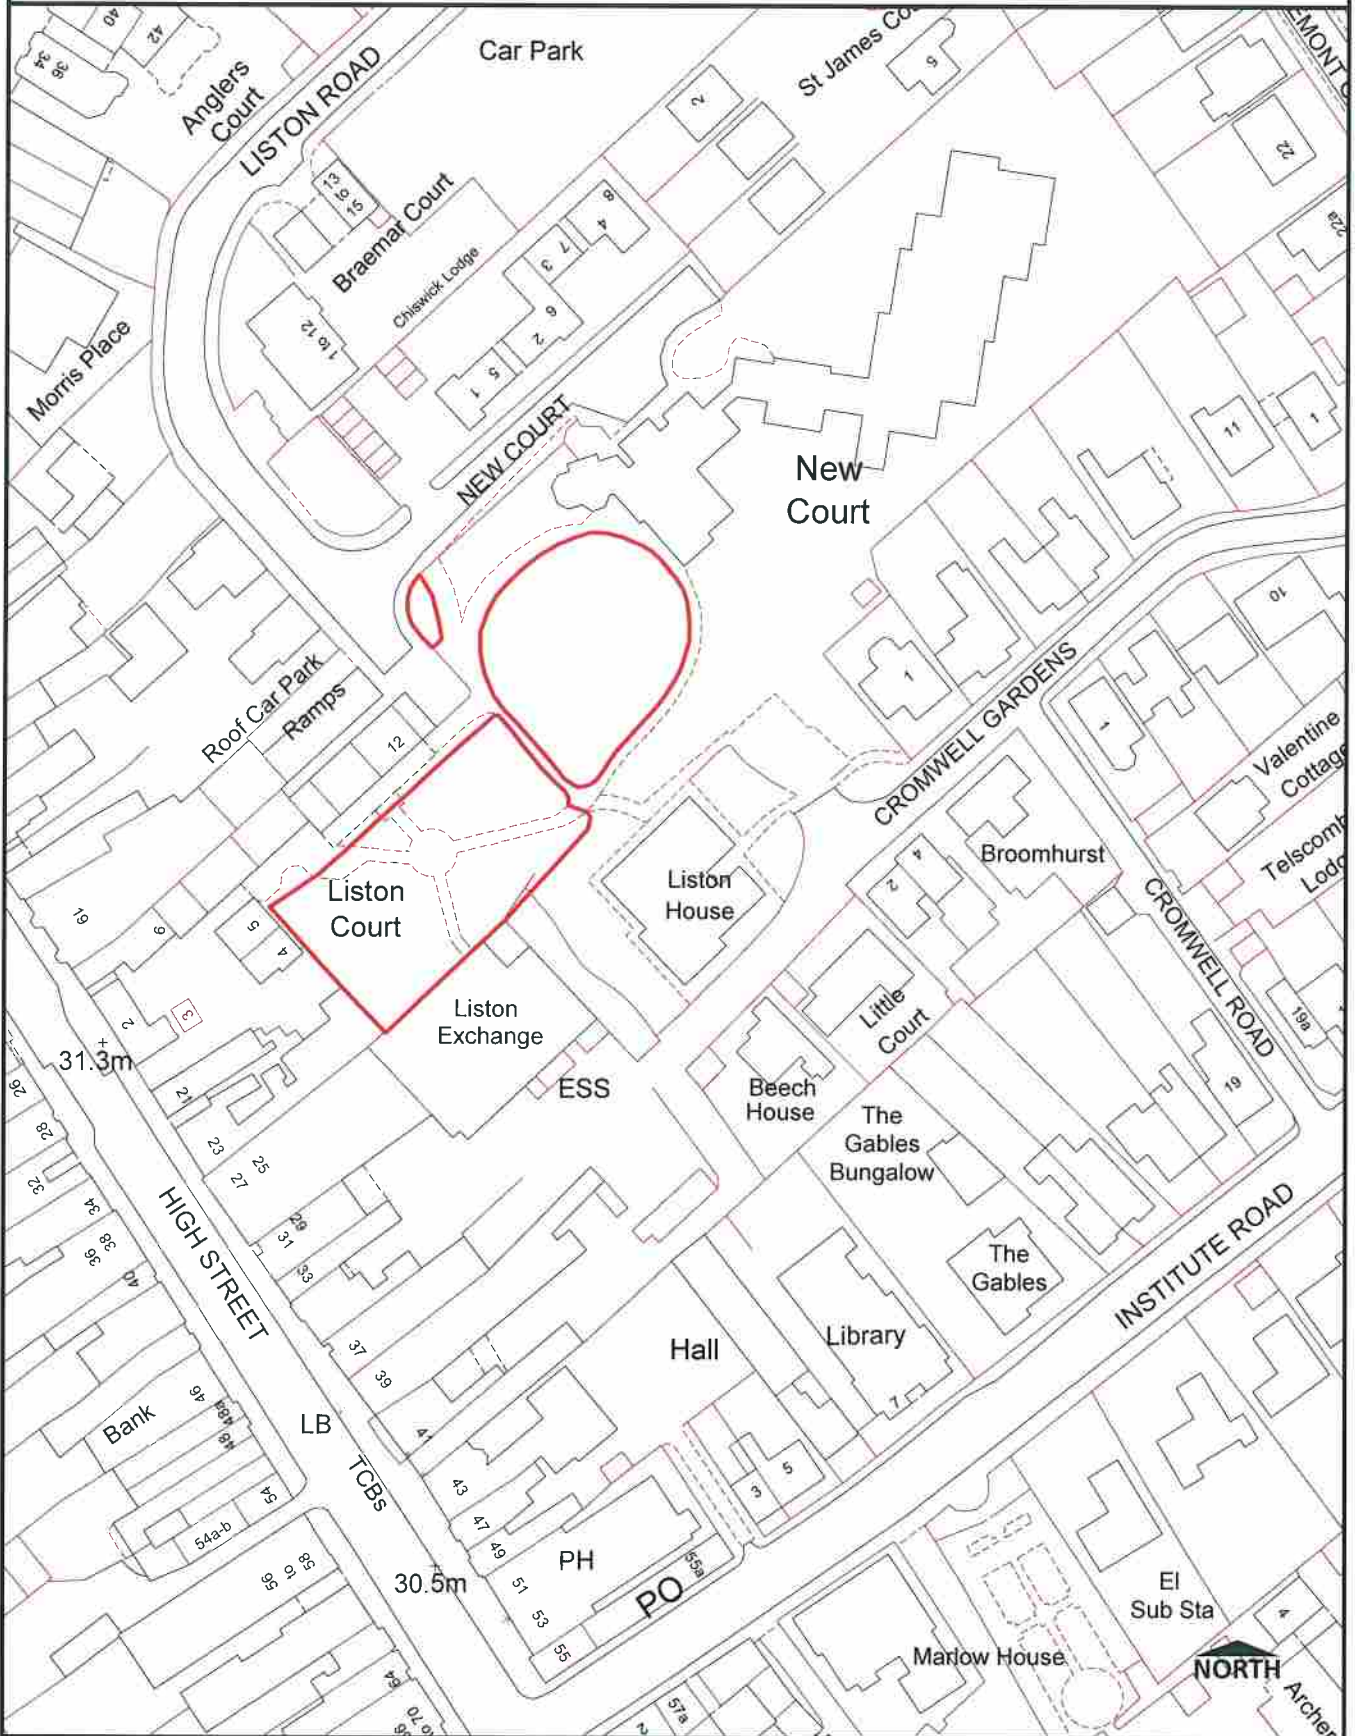

Marlow: Liston Court

Statement of Purpose:
[Site Plan for Council Business Use Only](#)

Map produced in MapInfo GIS by: stownsen	Scale: 1:1250	Date: 09/03/2016
--	-------------------------	----------------------------

Saved as Layout in Workspace Path/Name:

OS mapping: © Crown Copyright and database rights 2011 Ordnance Survey 100023306.
 Print for the public: You are not permitted to copy, sub-license, distribute, sell or otherwise make available the Licensed Data to third parties in any form.
 Aerial Photo Imagery 2010 and 2006. © Getmapping plc. www.getmapping.com.