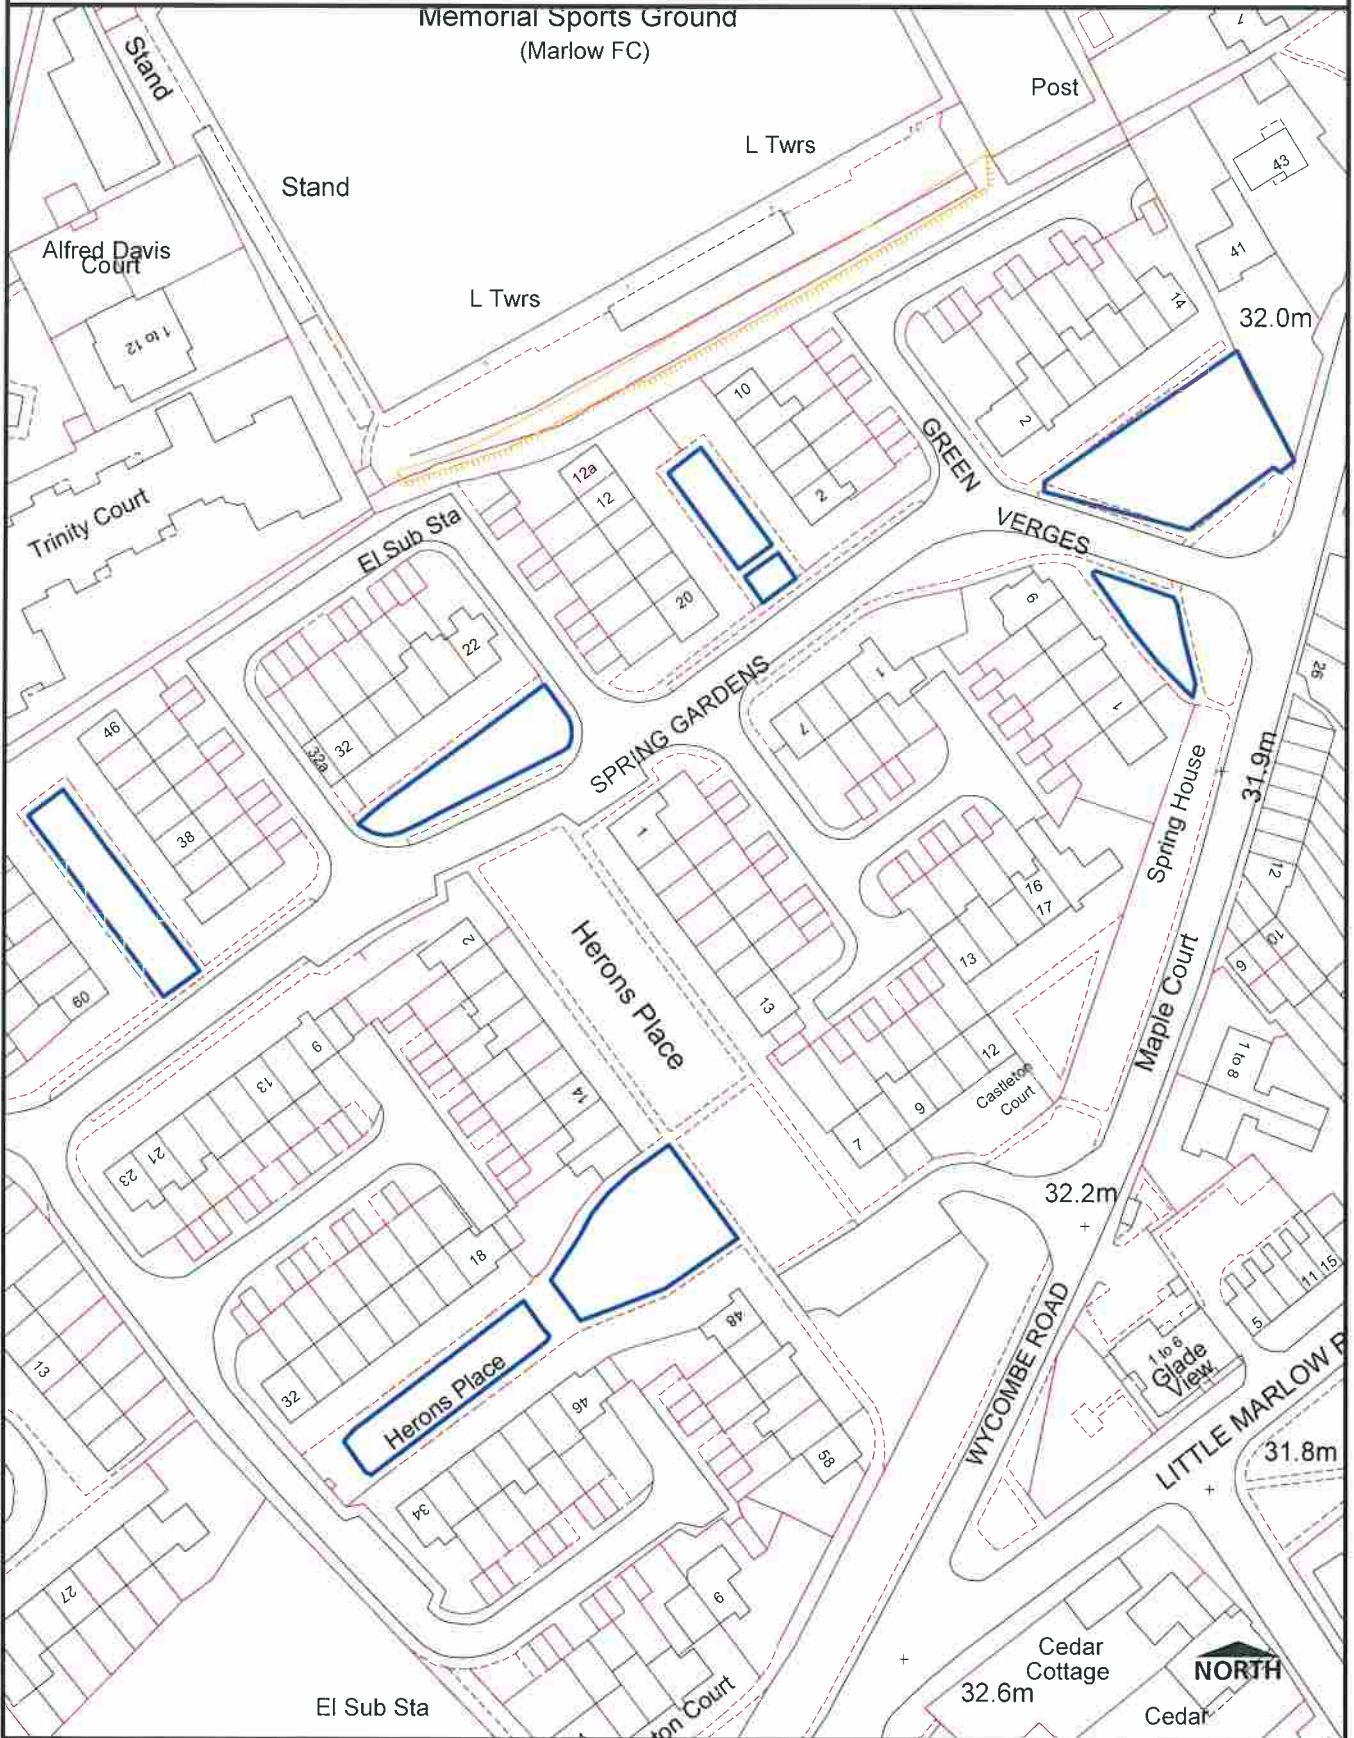

Marlow: Spring Gardens/ Herons Place

Statement of Purpose: Site Plan for Council Business Use Only			OS mapping: © Crown Copyright and database rights 2011 Ordnance Survey 100023306. Print for the public: You are not permitted to copy, sub-license, distribute, sell or otherwise make available the Licensed Data to third parties in any form. Aerial Photo Imagery 2010 and 2006. © Getmapping plc. www.getmapping.com.
Map produced in MapInfo GIS by: stownsen	Scale: 1:1250	Date: 01/03/2016	
Saved as Layout in Workspace Path/Name:			Spatial Information Management ICT Business Systems Queen Victoria Road High Wycombe Bucks HP11 1BB